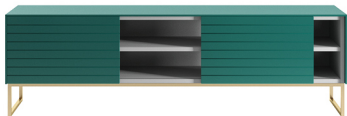

PRODUCTS FROM COLLECTION

Low-multi Cabinet