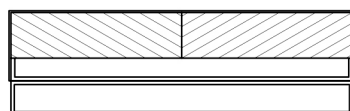

LINEA Low-double
Cabinet

Dimensions

Height	30,8 cm
+ legs	15 cm
Total height	45,8 cm
Width	151,6 cm
Depth	40 cm

Properties

Number of shelves	1

Materials

mdf lacquered
furniture board
steel

LINEA Single
Shelf

Dimensions

Total height	20 cm
Width	100 cm
Depth	15 cm

Properties

Number of shelves	1

Materials

mdf lacquered

Conservation

Use a soft cloth, slightly moistened with a mild cleaning agent.

Wipe with a clean dry cloth.

Please do not scrub the elements, do not use sharp sponges, do not scratch. ILUSI shall not be liable for improper care of the products by the User

Assembly

No assembly required. As part of the purchase, we deliver a folded piece of furniture to the address indicated – legs / frames require self-tightening.